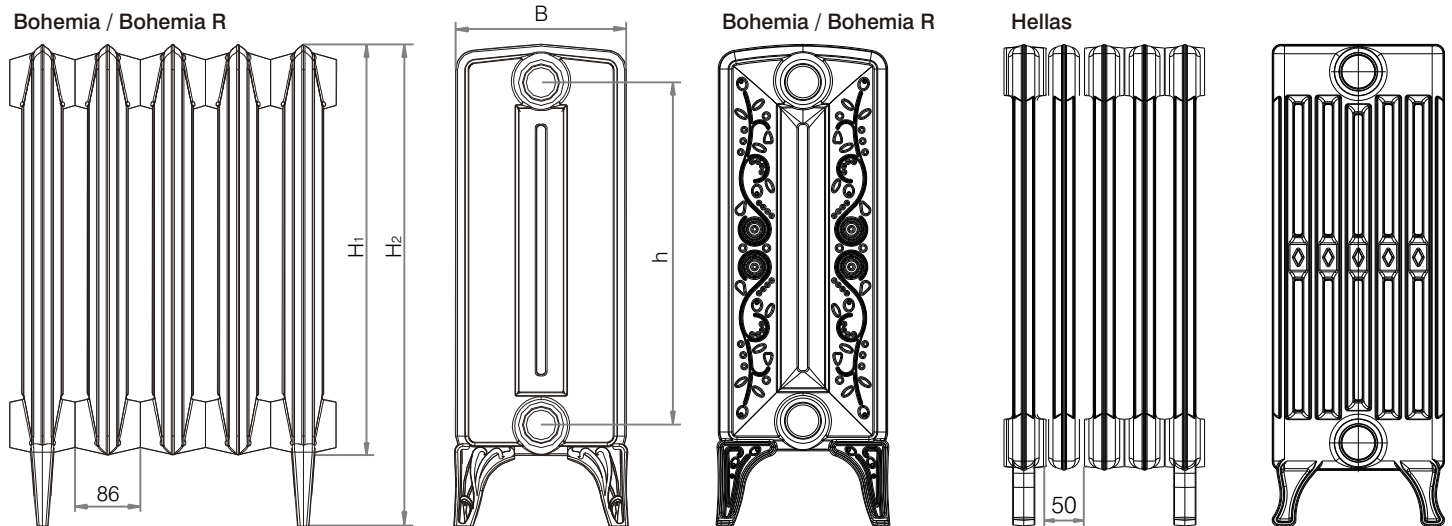

Heat carrier:

- water, steam, antifreezer

Output (according to type and size):

- 70~196 W/section

20 YEARS
WARRANTY

CE

Technical parameters

Radiator type and identification	Nipple spacing h [mm]	Total depth B [mm]	Total height H ₁ (H ₂) [mm]	Nipple thread [-]	Dry weight [kg/section]	Heating output Δt=75/65/20°C [W/section]	Heating surface [m ² /section]	Water volume [l/section]	
Bohemia	450/225 w/o feet	450	225	540	5/4"	9,9	110,0	0,190	1,30
	450/225 w/ feet	450	225	634	5/4"	11,4	110,0	0,190	1,30
Bohemia R	450/225 w/o feet	450	225	540	5/4"	10,3	110,0	0,190	1,30
	450/225 w/ feet	450	225	640	5/4"	11,8	110,0	0,190	1,30
	800/220 w/o feet	800	220	890	5/4"	16,3	196,0	0,530	4,30
	800/220 w/ feet	800	220	990	5/4"	17,5	196,0	0,530	4,30
Hellas	270/218 w/o feet	270	218	340	5/4"	4,9	70,0	0,190	0,85
	270/218 w/ feet	270	218	410	5/4"	5,4	70,0	0,190	0,85
	470/218 w/o feet	470	218	540	5/4"	7,2	108,0	0,290	1,16
	470/218 w/ feet	470	218	610	5/4"	7,7	108,0	0,290	1,16

Thermal and technical parameters are verified experimentally in compliance with EN 442-1 amendment A1 for water as heat carrier.

Matching retro-style radiator valves

Standard Bohemia section w/o embossed floral motif